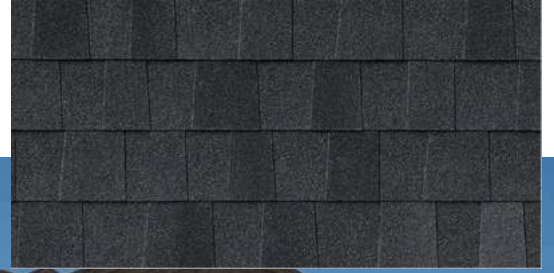

Atlas Shingle

COLOR GUIDE

THE ULTIMATE GUIDE TO HELPING
YOU CHOOSE YOUR NEW ROOF
COLOR

Presented by Rescue My Roof

TABLE OF CONTENTS

1. Atlas StormMaster Shake

- a. Black Shadow
- b. Chestnut
- c. Copper Canyon
- d. Hearthstone Gray
- e. Highland Brown
- f. Majestic Shake
- g. Morning Harvest
- h. Pewter
- i. Silver Stone
- j. Weathered Wood

Do you live in an area with harsh weather? StormMaster shingles may be for you.

BLACK SHADOW

Black Shadow Atlas StormMaster shingles

CHESTNUT

Chestnut Atlas StormMaster shingles

COPPER CANYON

Copper Canyon Atlas StormMaster shingles